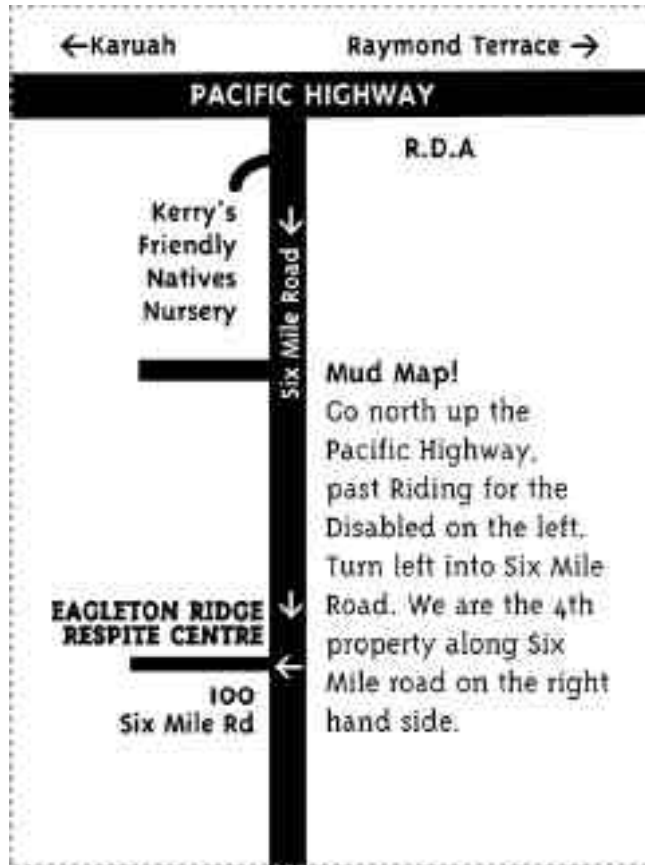

For further information contact
Belinda or Vince Furlonger
10 Six Mile Road, Eagleton, 2324
Phone: 02 49871686
Fax: 02 49875138
Mob: 0416 094 311
Email:wombat1@rivernet.com.au